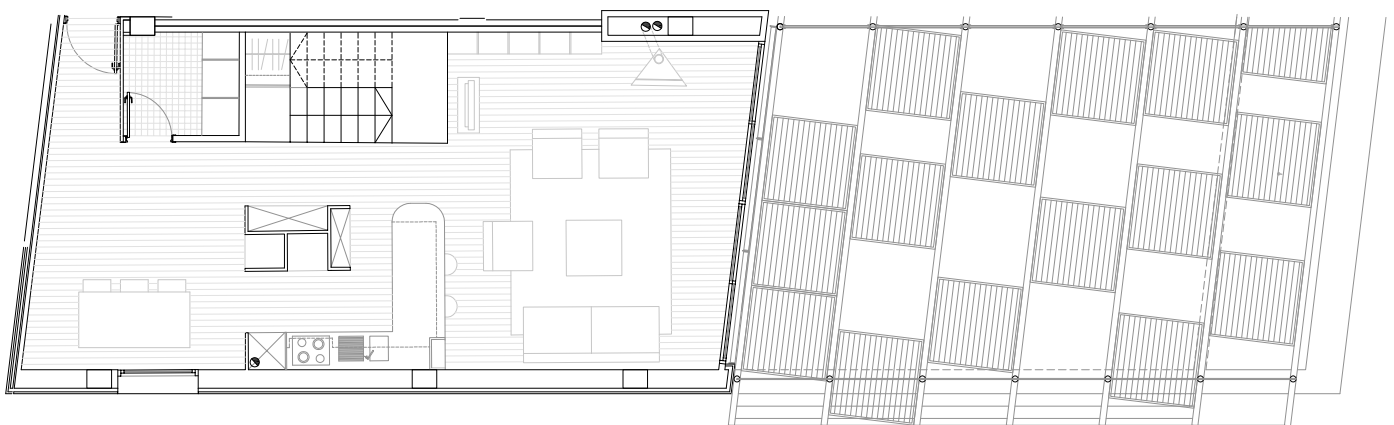

## Hotel RA Apartments • El Vendrell

Seafront apartments at the Hotel Le Meridien Ra on Avda. Sanatori in El Vendrell.  
 One duplex apartment and 1- or 2-bedroom apartments with terrace, parking and storeroom.  
 Including access to the facilities offered by the Hotel Le Meridien Ra.

TYOLOGY	APARTMENT	m2	ROOMS	TERRACE	ORIENTATION	PRICE
DUPLEX	A-20	132,00	3	72,00	Sea views	900.000 €

Includes parking and storage room

PLANTA PIS

PLANTA BAIXA

**Hotel RA Apartments • El Vendrell**

---