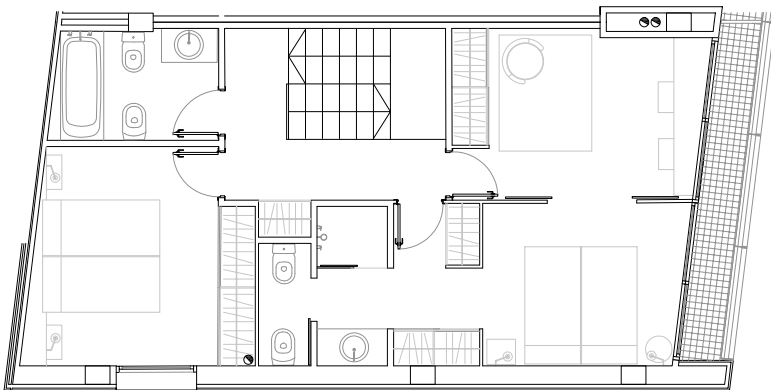

## Hotel RA Apartments • El Vendrell

Seafront apartments at the Hotel Le Meridien Ra on Avda. Sanatori in El Vendrell.  
 One duplex apartment and 1- or 2-bedroom apartments with terrace, parking and storeroom.  
 Including access to the facilities offered by the Hotel Le Meridien Ra.

TYOLOGY	APARTMENT	m2	ROOMS	TERRACE	ORIENTATION	PRICE
DUPLEX	A-20	132,00	3	72,00	Sea views	900.000 €

Includes parking and storage room

PLANTA PIS

PLANTA BAIXA

**Hotel RA Apartments • El Vendrell**

---